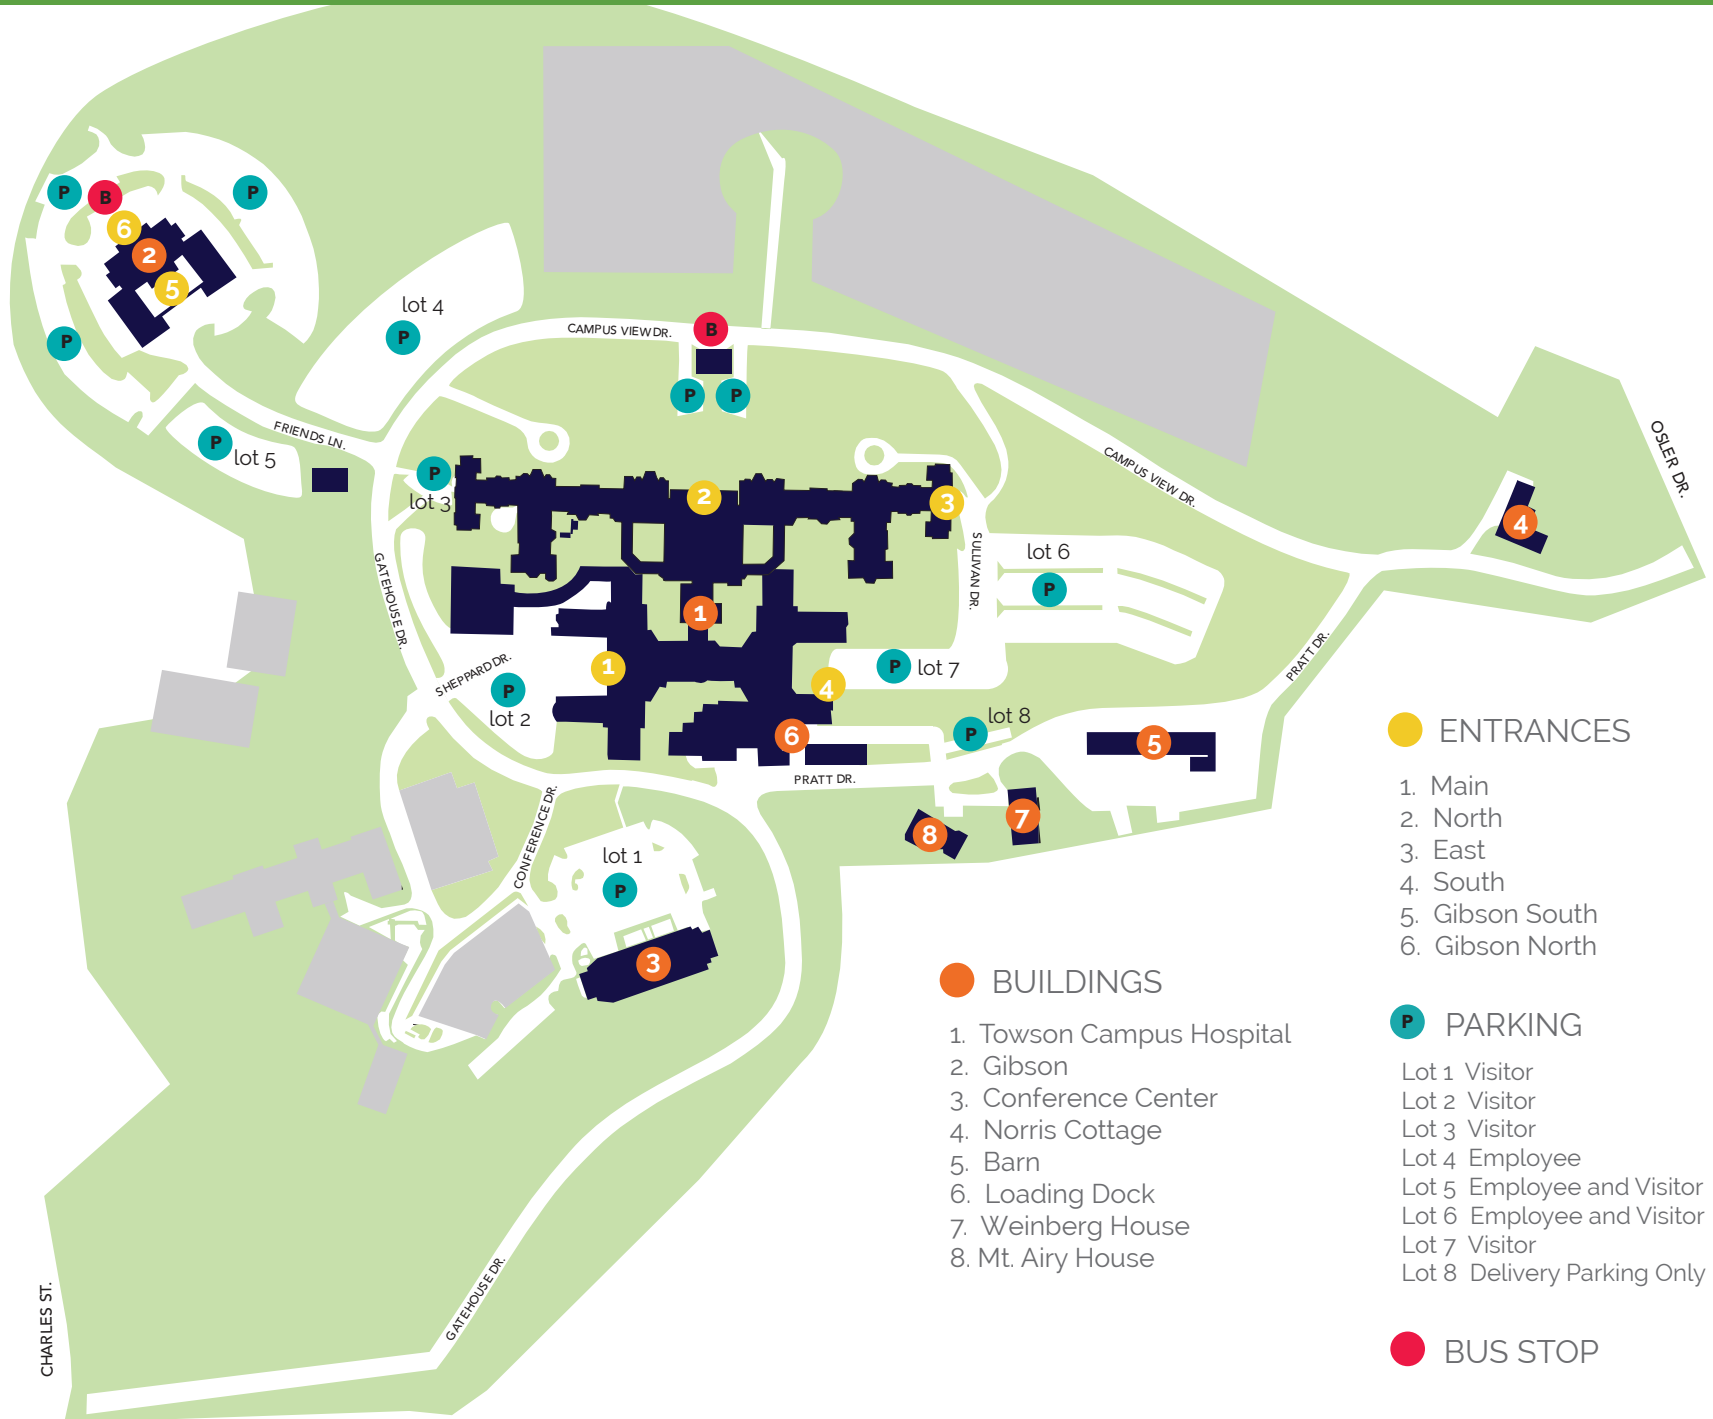

# Sheppard Pratt - Towson Campus

**ENTRANCES**

- 1. Main
- 2. North
- 3. East
- 4. South
- 5. Gibson South
- 6. Gibson North

**BUILDINGS**

- 1. Towson Campus Hospital
- 2. Gibson
- 3. Conference Center
- 4. Norris Cottage
- 5. Barn
- 6. Loading Dock
- 7. Weinberg House
- 8. Mt. Airy House

**PARKING**

- Lot 1 Visitor
- Lot 2 Visitor
- Lot 3 Visitor
- Lot 4 Employee
- Lot 5 Employee and Visitor
- Lot 6 Employee and Visitor
- Lot 7 Visitor
- Lot 8 Delivery Parking Only

**BUS STOP**