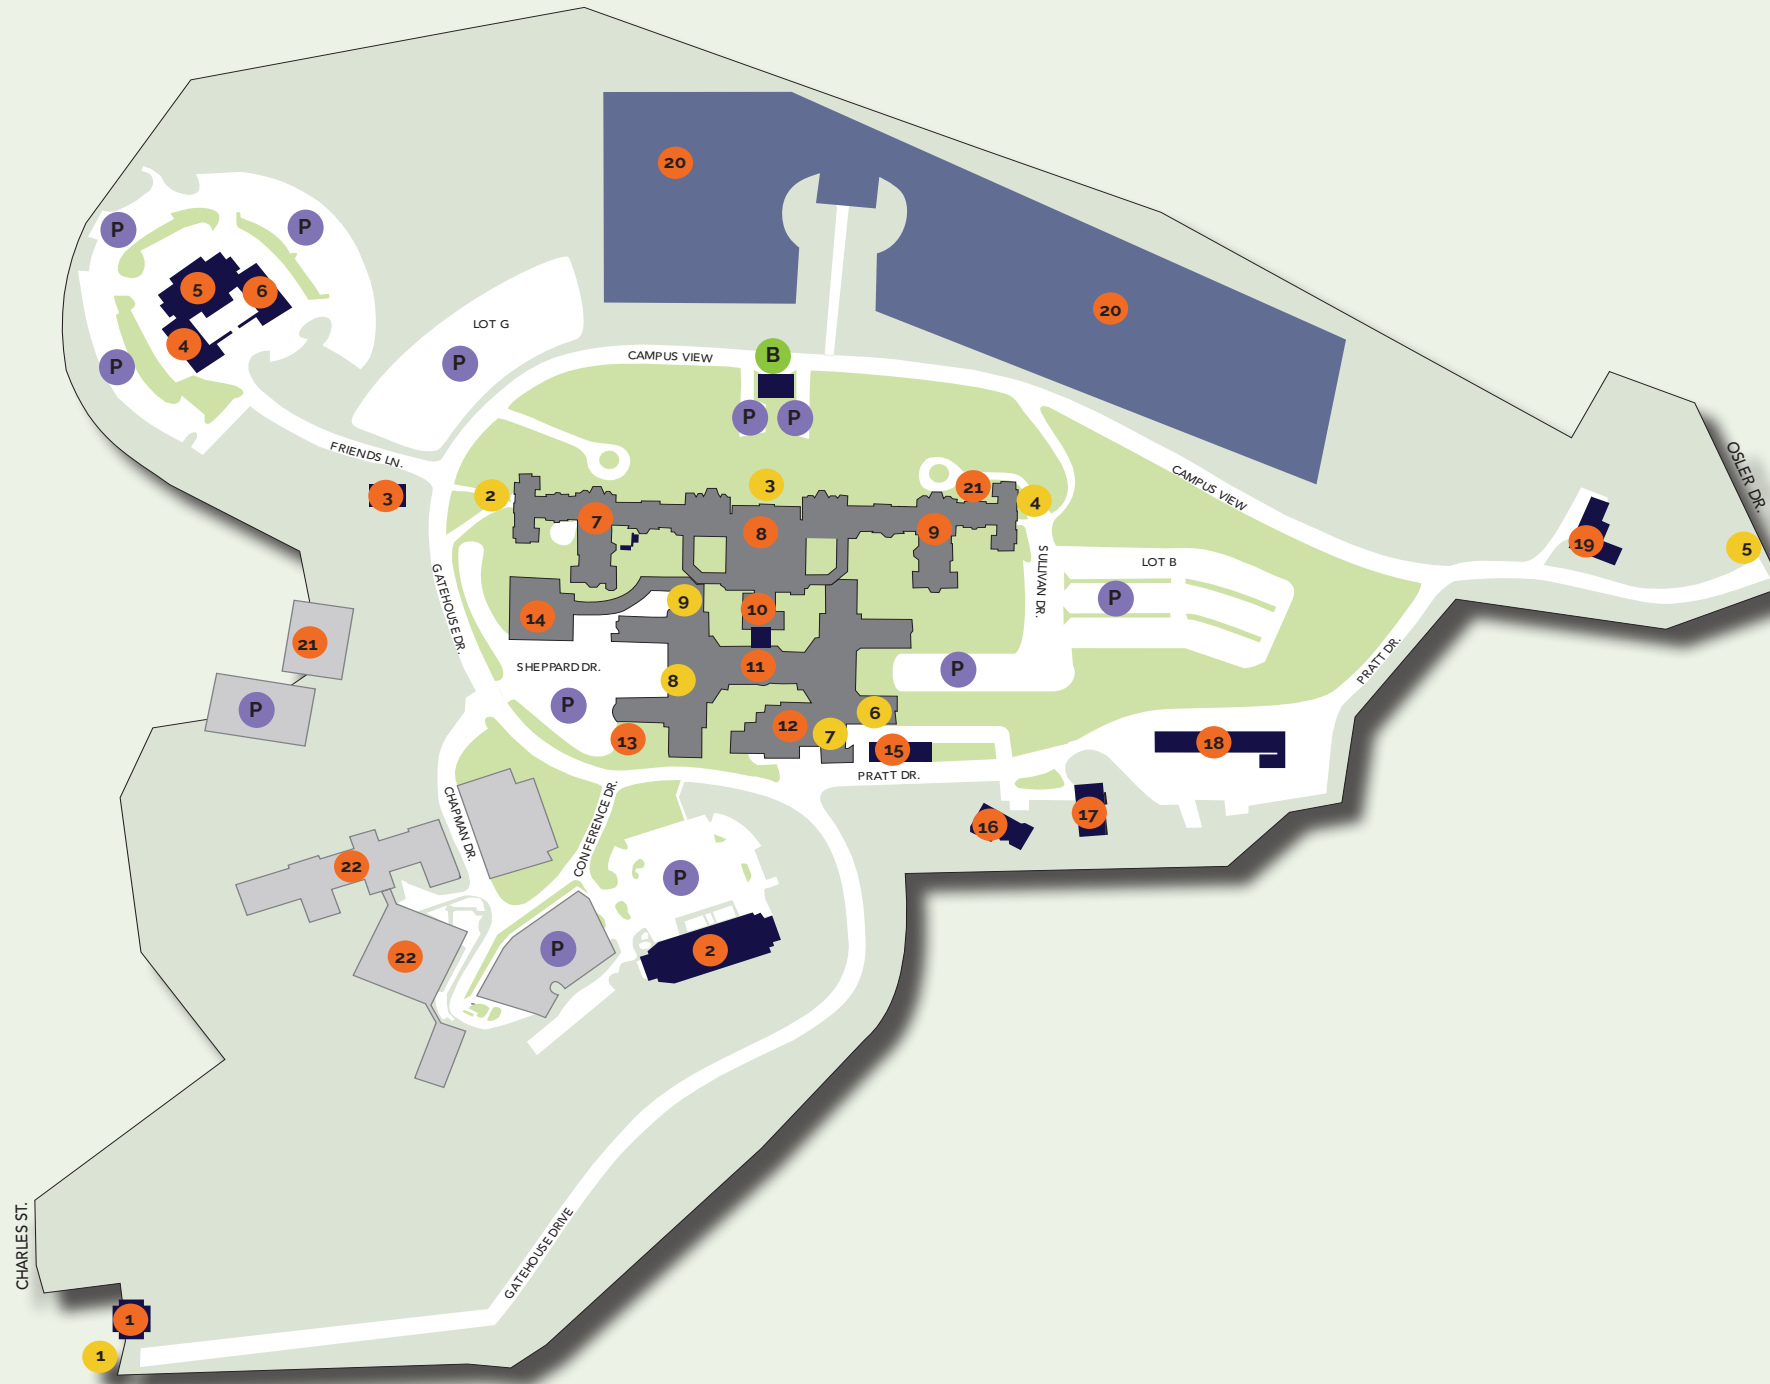

## ● BUILDINGS

1. The Gatehouse
2. The Conference Center/Finance Office
3. Friends Meeting House
4. Gibson Building/Sheppard Pratt-Lieber Research Institute
5. Gibson Building/Kolmac Clinic
6. Gibson Building/Neuropsychiatry Program at Sheppard Pratt
7. Sheppard Building (A Building)
8. Central Building
9. Pratt Building (B Building)
10. D Building
11. Weinberg Building
12. Power Plant (J Building)
13. Human Resources
14. Gymnasium (K Building)
15. Maintenance Garage
16. Weinberg House
17. Mt. Airy House
18. Maintenance Barn
19. Norris Cottage
20. University Village
21. The Center for Eating Disorders at Sheppard Pratt
22. GBMC Buildings

## ● ENTRANCES

1. N. Charles St. Entrance
2. Sheppard Building Entrance
3. Central Building Entrance
4. Pratt Building Entrance
5. Osler Dr. Entrance
6. East Weinberg Building Entrance
7. Loading Dock
8. Weinberg Building Entrance
9. Admissions/Ambulance Entrance

## ● PARKING

## ● BUS STOP