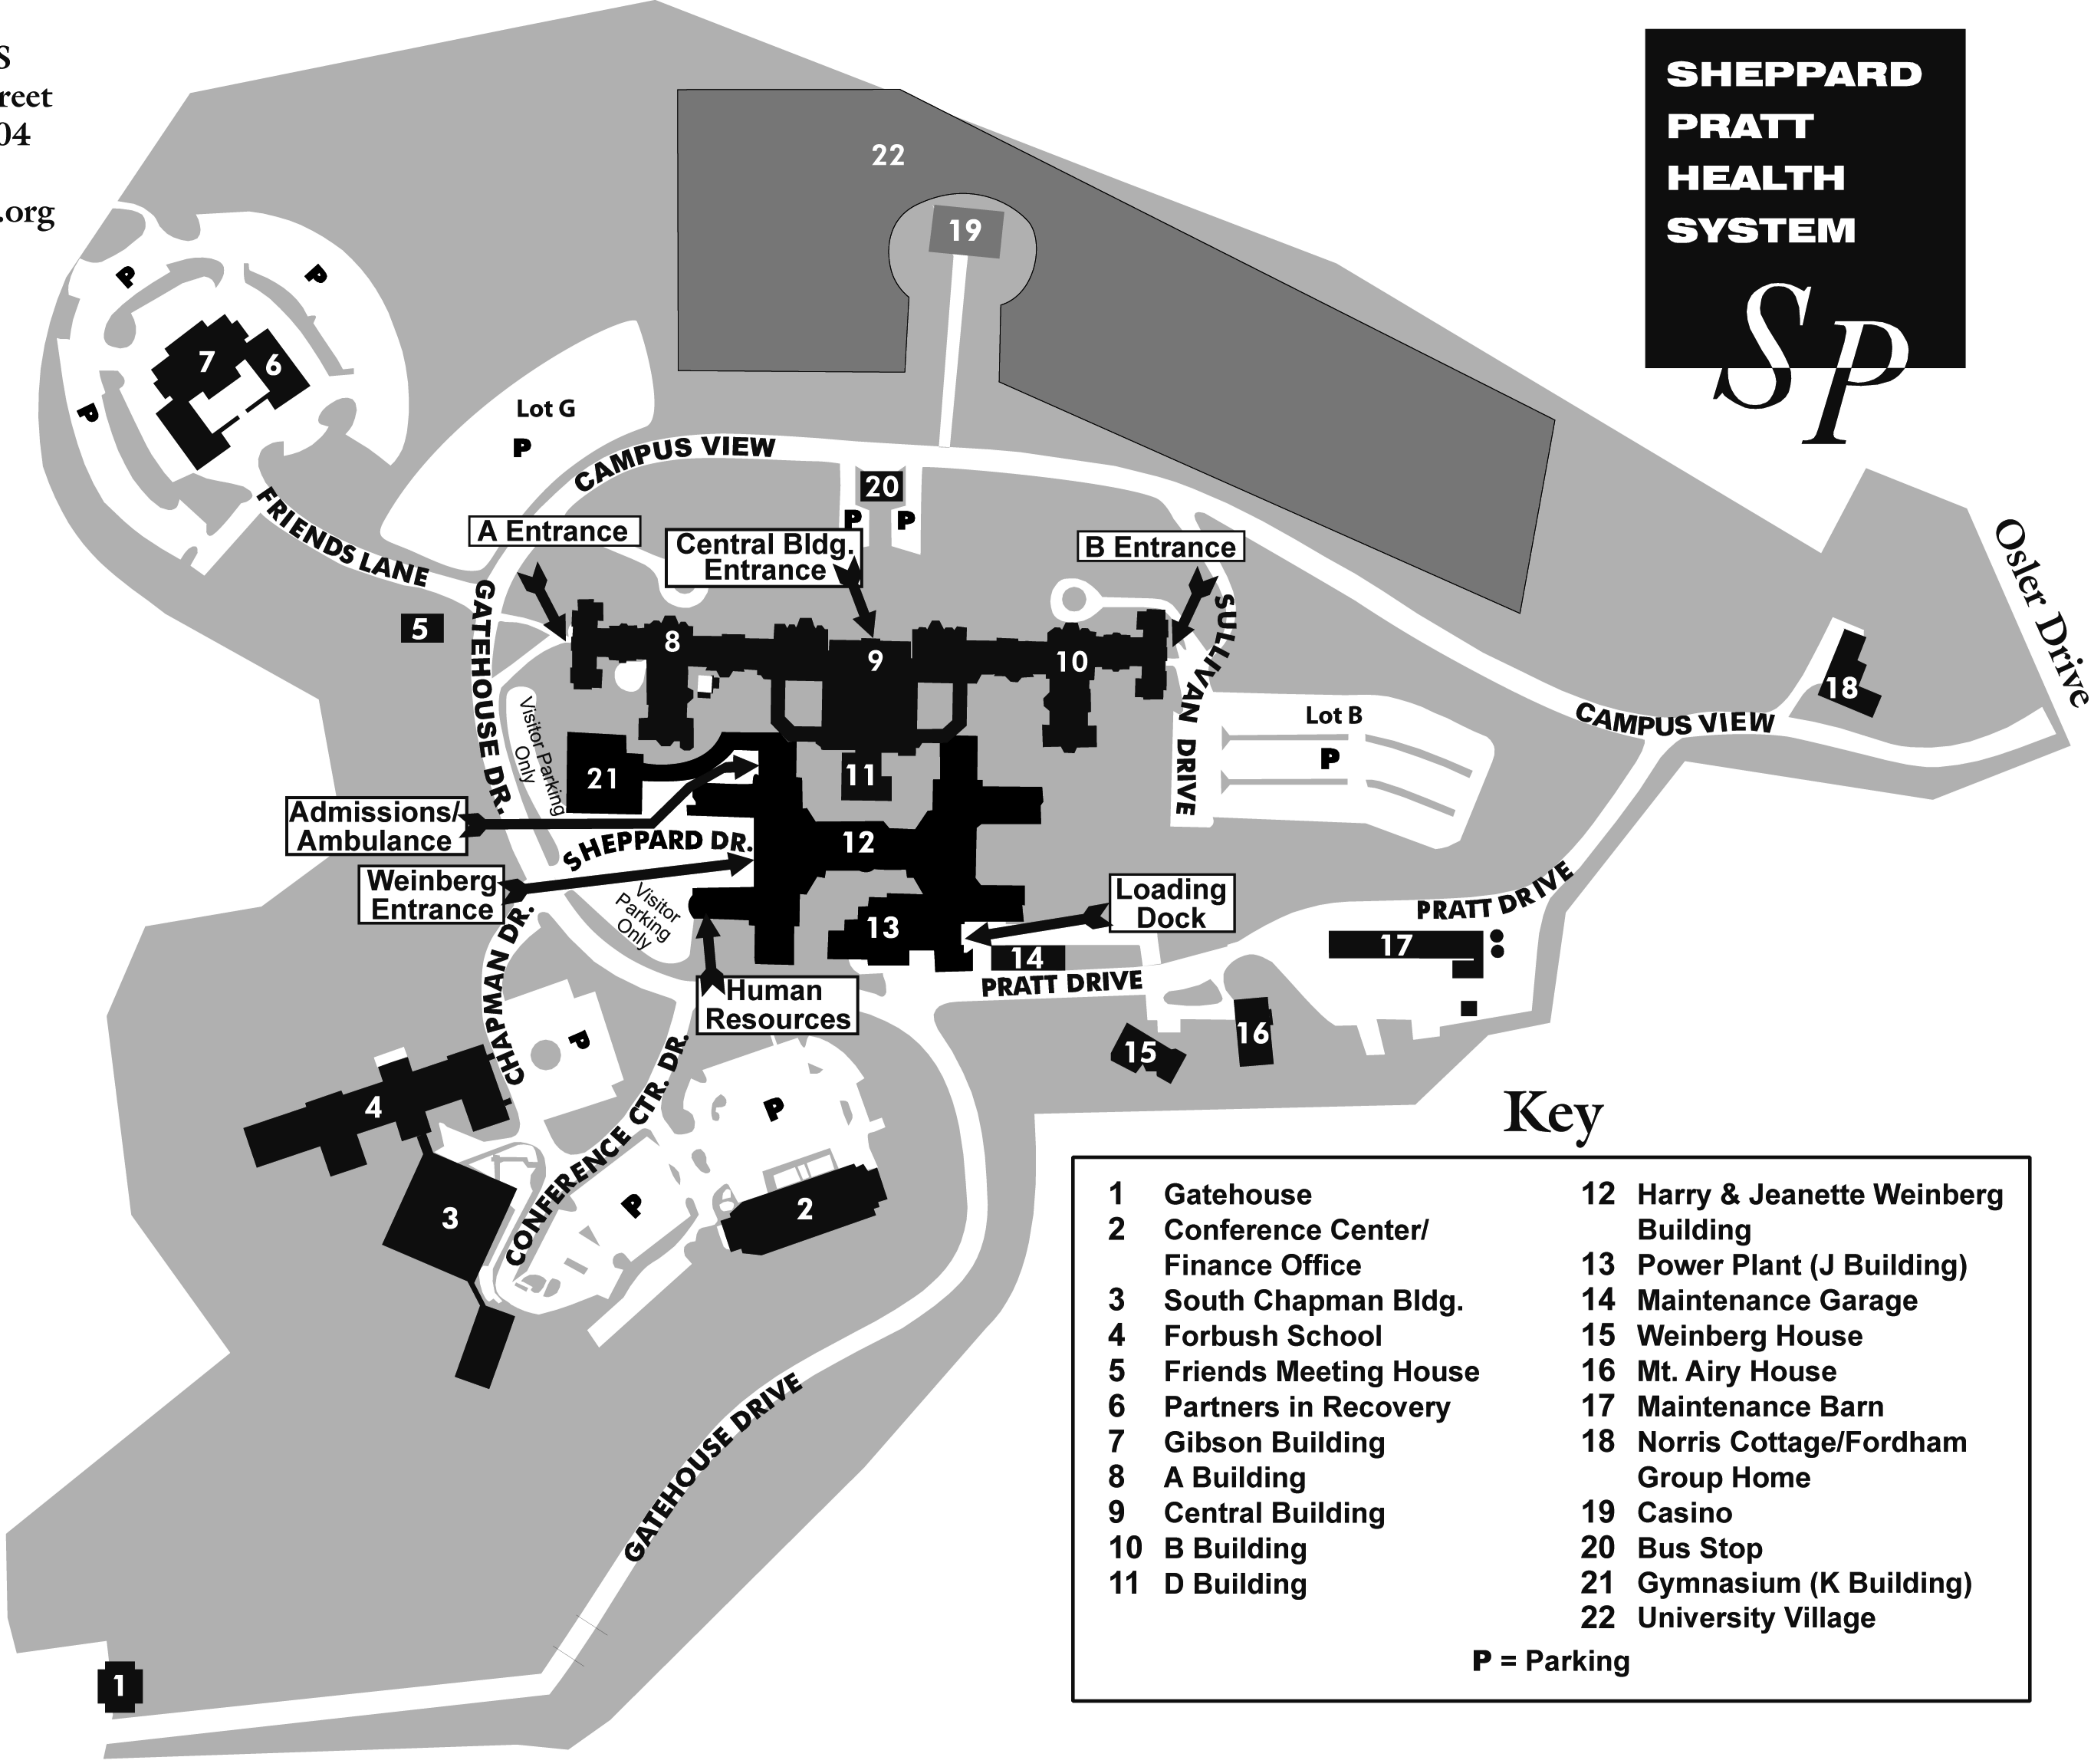

MAIN CAMPUS
 6501 N. Charles Street
 Towson, MD 21204
 410-938-3000
 www.sheppardpratt.org

Charles Street

Key

1 Gatehouse	12 Harry & Jeanette Weinberg Building
2 Conference Center/ Finance Office	13 Power Plant (J Building)
3 South Chapman Bldg.	14 Maintenance Garage
4 Forbush School	15 Weinberg House
5 Friends Meeting House	16 Mt. Airy House
6 Partners in Recovery	17 Maintenance Barn
7 Gibson Building	18 Norris Cottage/Fordham Group Home
8 A Building	19 Casino
9 Central Building	20 Bus Stop
10 B Building	21 Gymnasium (K Building)
11 D Building	22 University Village

P = Parking